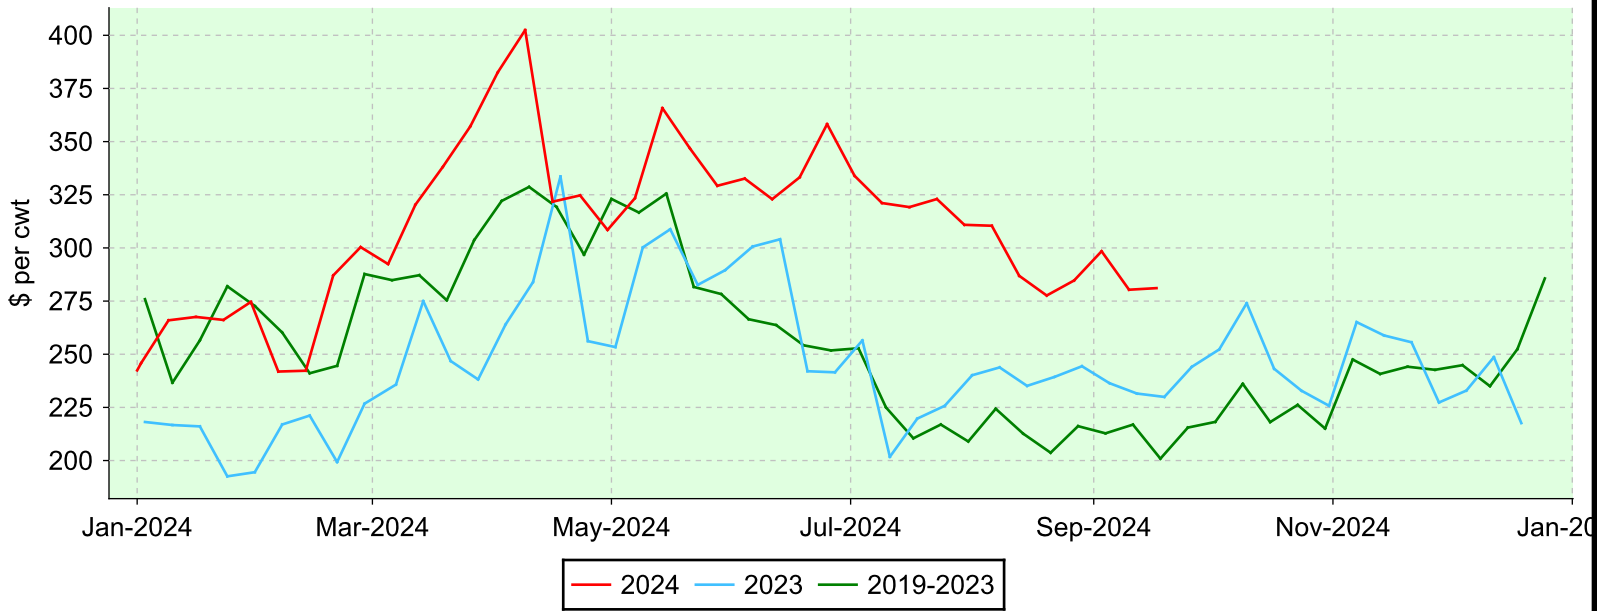

Lambs 110 lbs. and over

OLEX, Thursday sales.

Average Price

Volume